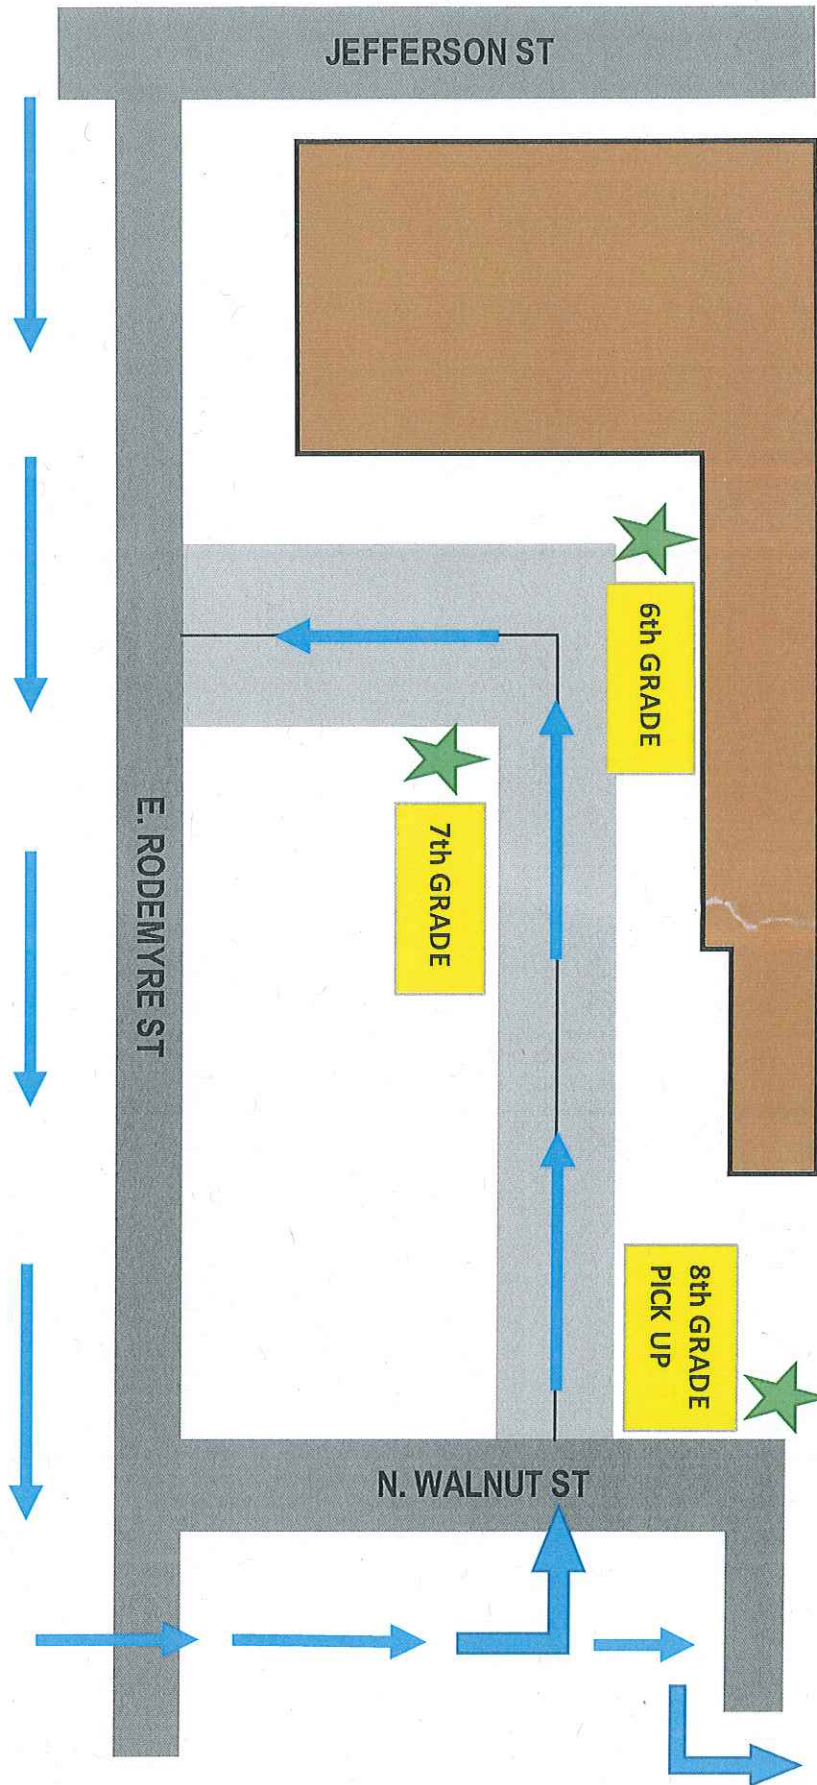

**CHESTER BOREN MIDDLE SCHOOL - STUDENT MATERIAL EXCHANGE INFORMATION**

**PROTOCOLS FOR EXCHANGE**

- \* Parents, please pull up to the designated location
- \* One student should be making an exchange
- \* Social distance requirements will still be observed
- \* 8th Grade pick up will occur on Walnut St

**CHESTER BOREN MIDDLE SCHOOL**  
Student Material Exchange  
Monday, May 4 - 8am-1pm  
Tuesday, May 5 - 2pm-7pm  
Wednesday, May 6 - 9am-1pm